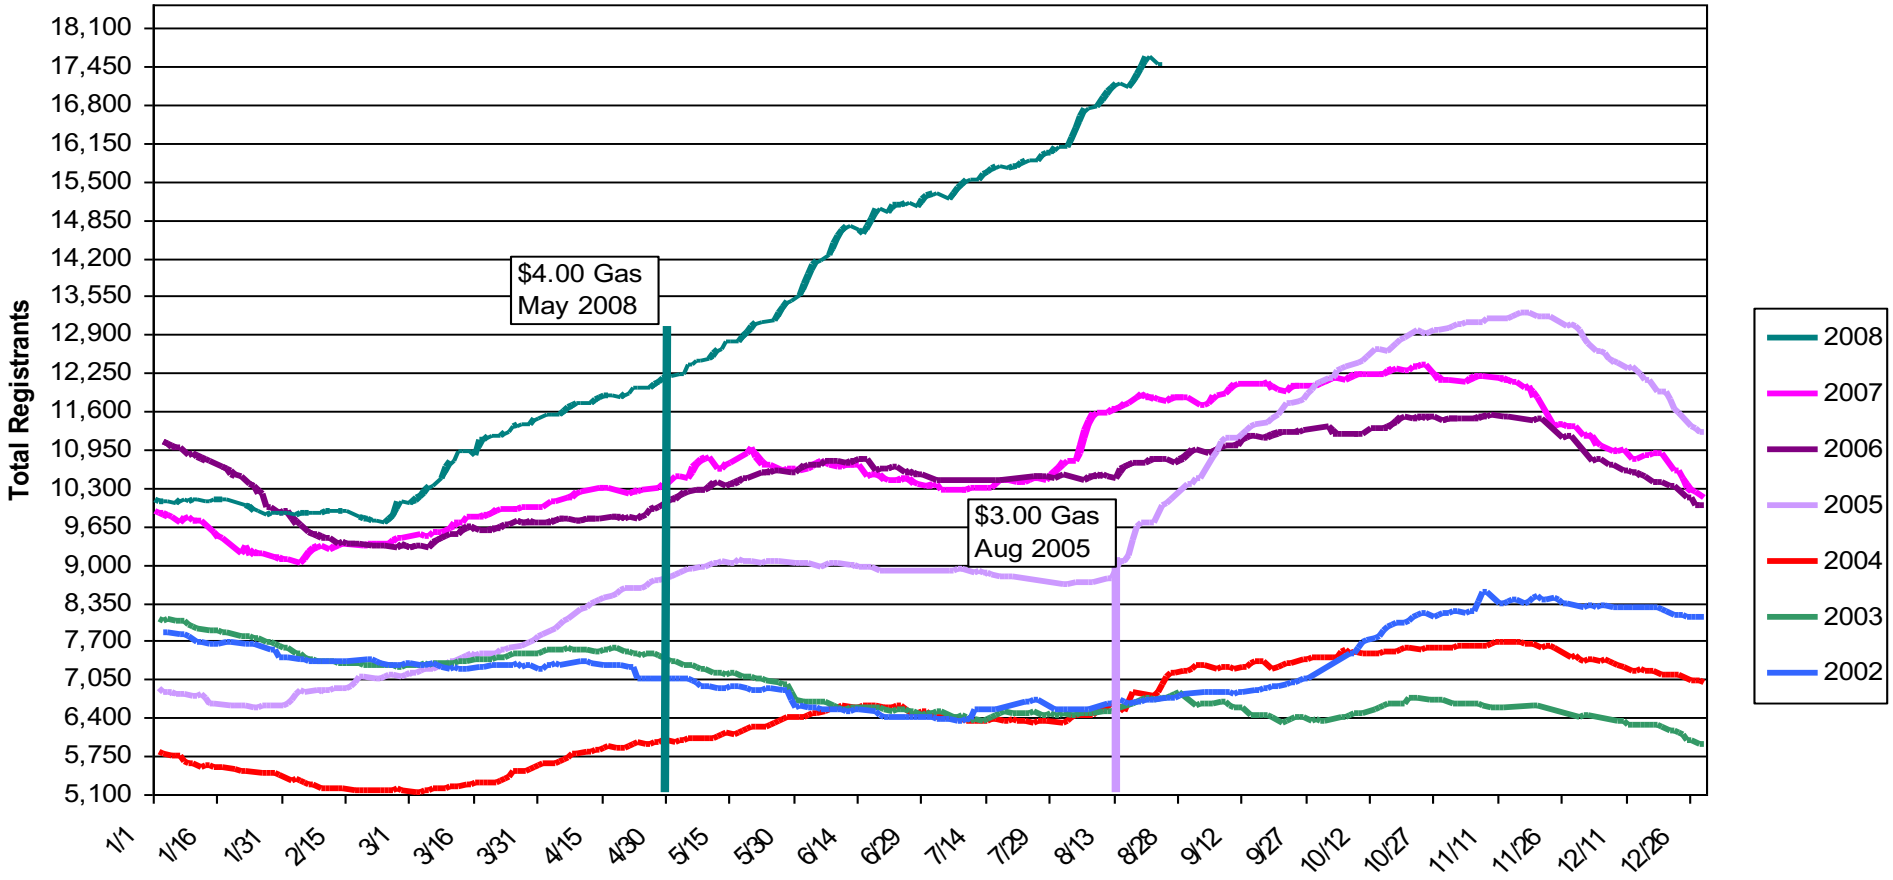

We'll Get You There

2006 Cost per Passenger Trip

– RAIL	\$13.92
– BUS	\$ 3.66
– VANPOOL	\$ 1.83
– CARPOOL	\$ 0.47

RideshareOnline.com CTR Survey Results
How did you commute to work last week?